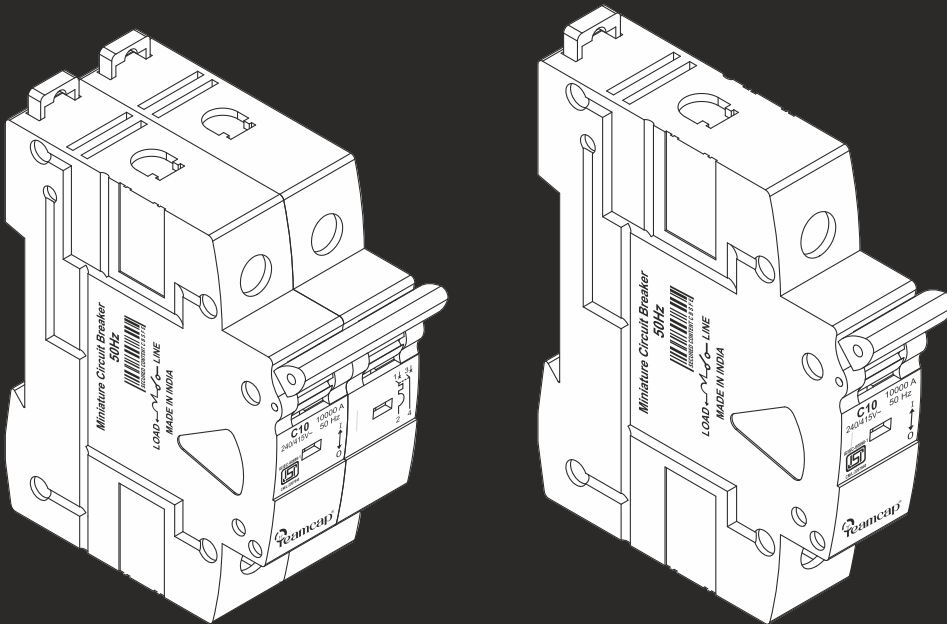

NEVER TAKE SHORTCUTS WITH ELECTRICITY
AND BE WORRY FREE USING **TEAMCAP MCB**

MINITURE CIRCUIT BREAKER "C" TYPE (MCB)
240/415 V AC 50 Hz SUPPLY (BREAKING CAPACITY 10KA)

LIGHTING SERIES	SP	DP	TP	FP
"C TYPE"	CODE	CODE	CODE	CODE
6 AMP	TC - 3001	TC - 3009	TC - 3017	TC - 3025
10 AMP	TC - 3002	TC - 3010	TC - 3018	TC - 3026
16 AMP	TC - 3003	TC - 3011	TC - 3019	TC - 3027
20 AMP	TC - 3004	TC - 3012	TC - 3020	TC - 3028
25 AMP	TC - 3005	TC - 3013	TC - 3021	TC - 3029
32 AMP	TC - 3006	TC - 3014	TC - 3022	TC - 3030
40 AMP	TC - 3007	TC - 3015	TC - 3023	TC - 3031
63 AMP	TC - 3008	TC - 3016	TC - 3024	TC - 3032

ISOLATORS (240/415 V AC Hz SUPPLY)

REGULAR	DP	FP
	CODE	CODE
40 AMP	TC - 3033	TC - 3035
63 AMP	TC - 3034	TC - 3036

CHANGEOVER (240/415 V AC 50 Hz SUPPLY)

	DP	FP
	CODE	CODE
40 AMP	TC - 3037	TC - 3039
63 AMP	TC - 3038	TC - 3040