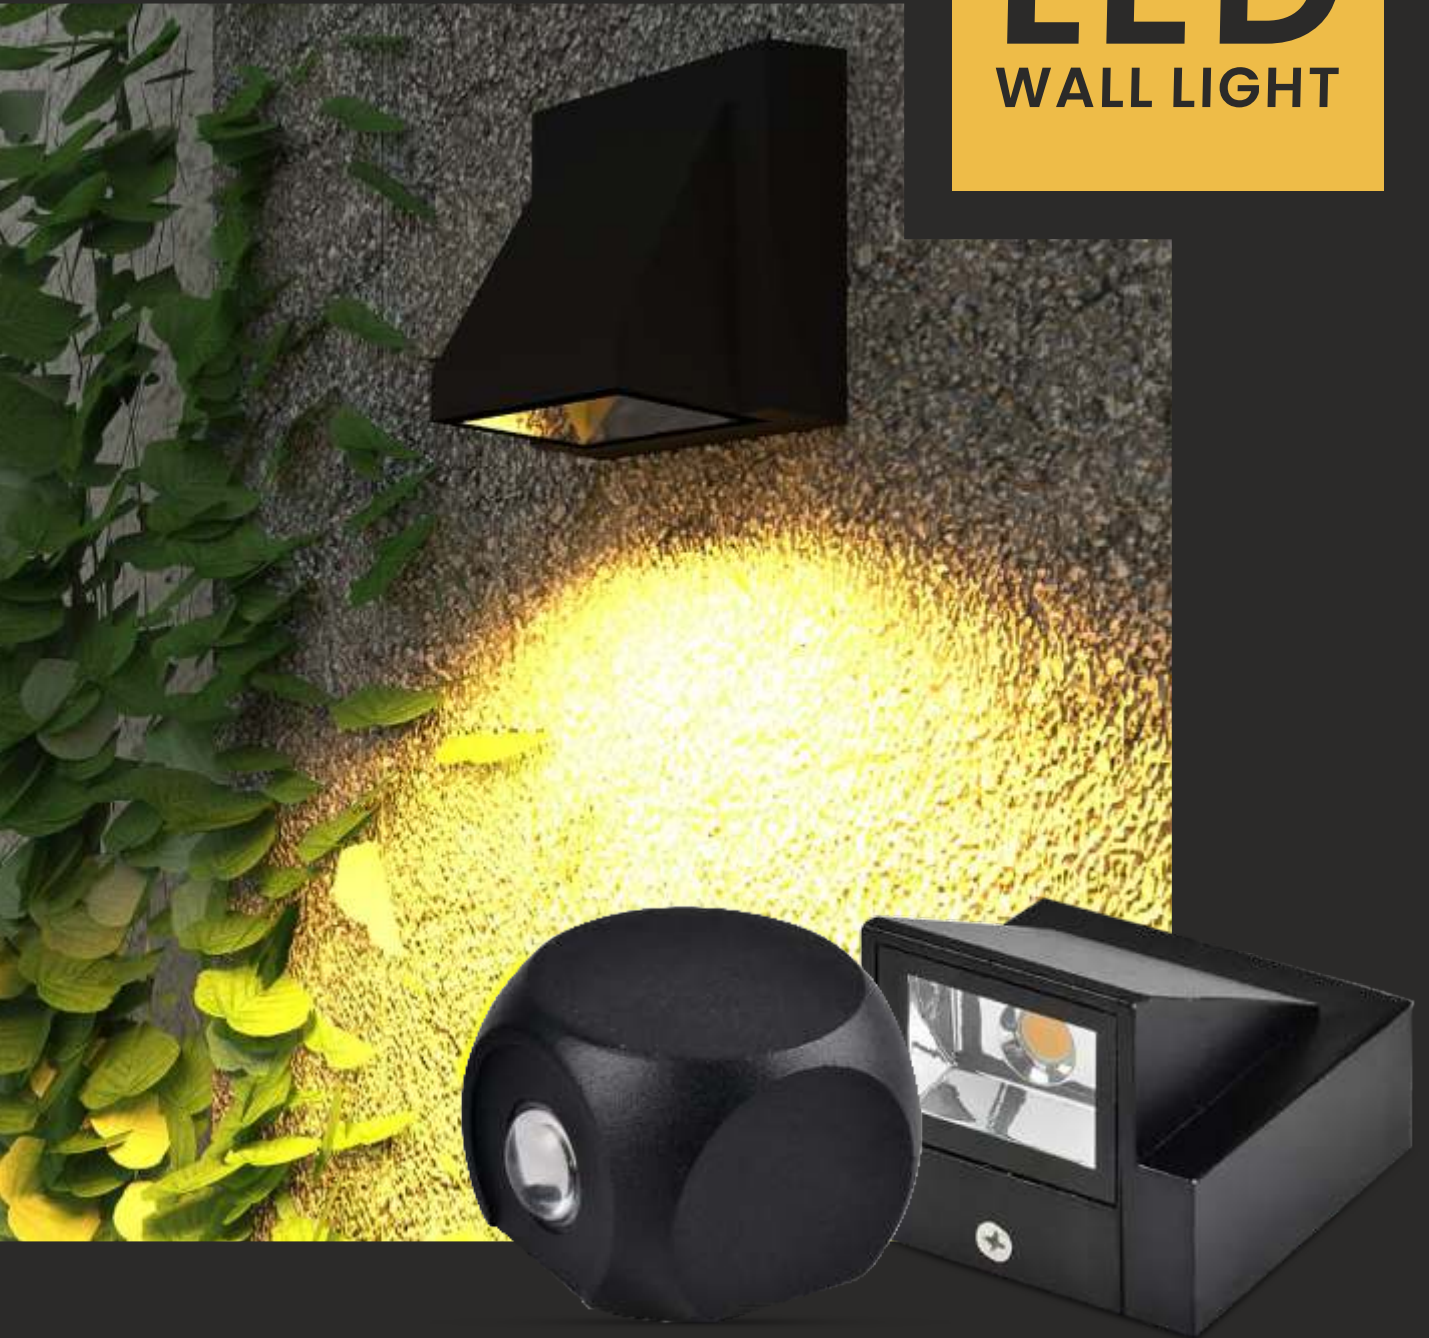

OUTDOOR
LED
WALL LIGHT

Item Code	Watt	Colour	Housing	Ip Rating
TC - 1061	2W 2WAY	C-W	PC	IP 65
TC - 1062	4W 4WAY	C-W	PC	IP 65
TC - 1063	6W K-UP	C-W	PC	IP 65
TC - 1064	12W K-UP/DOWN	C-W	PC	IP 65